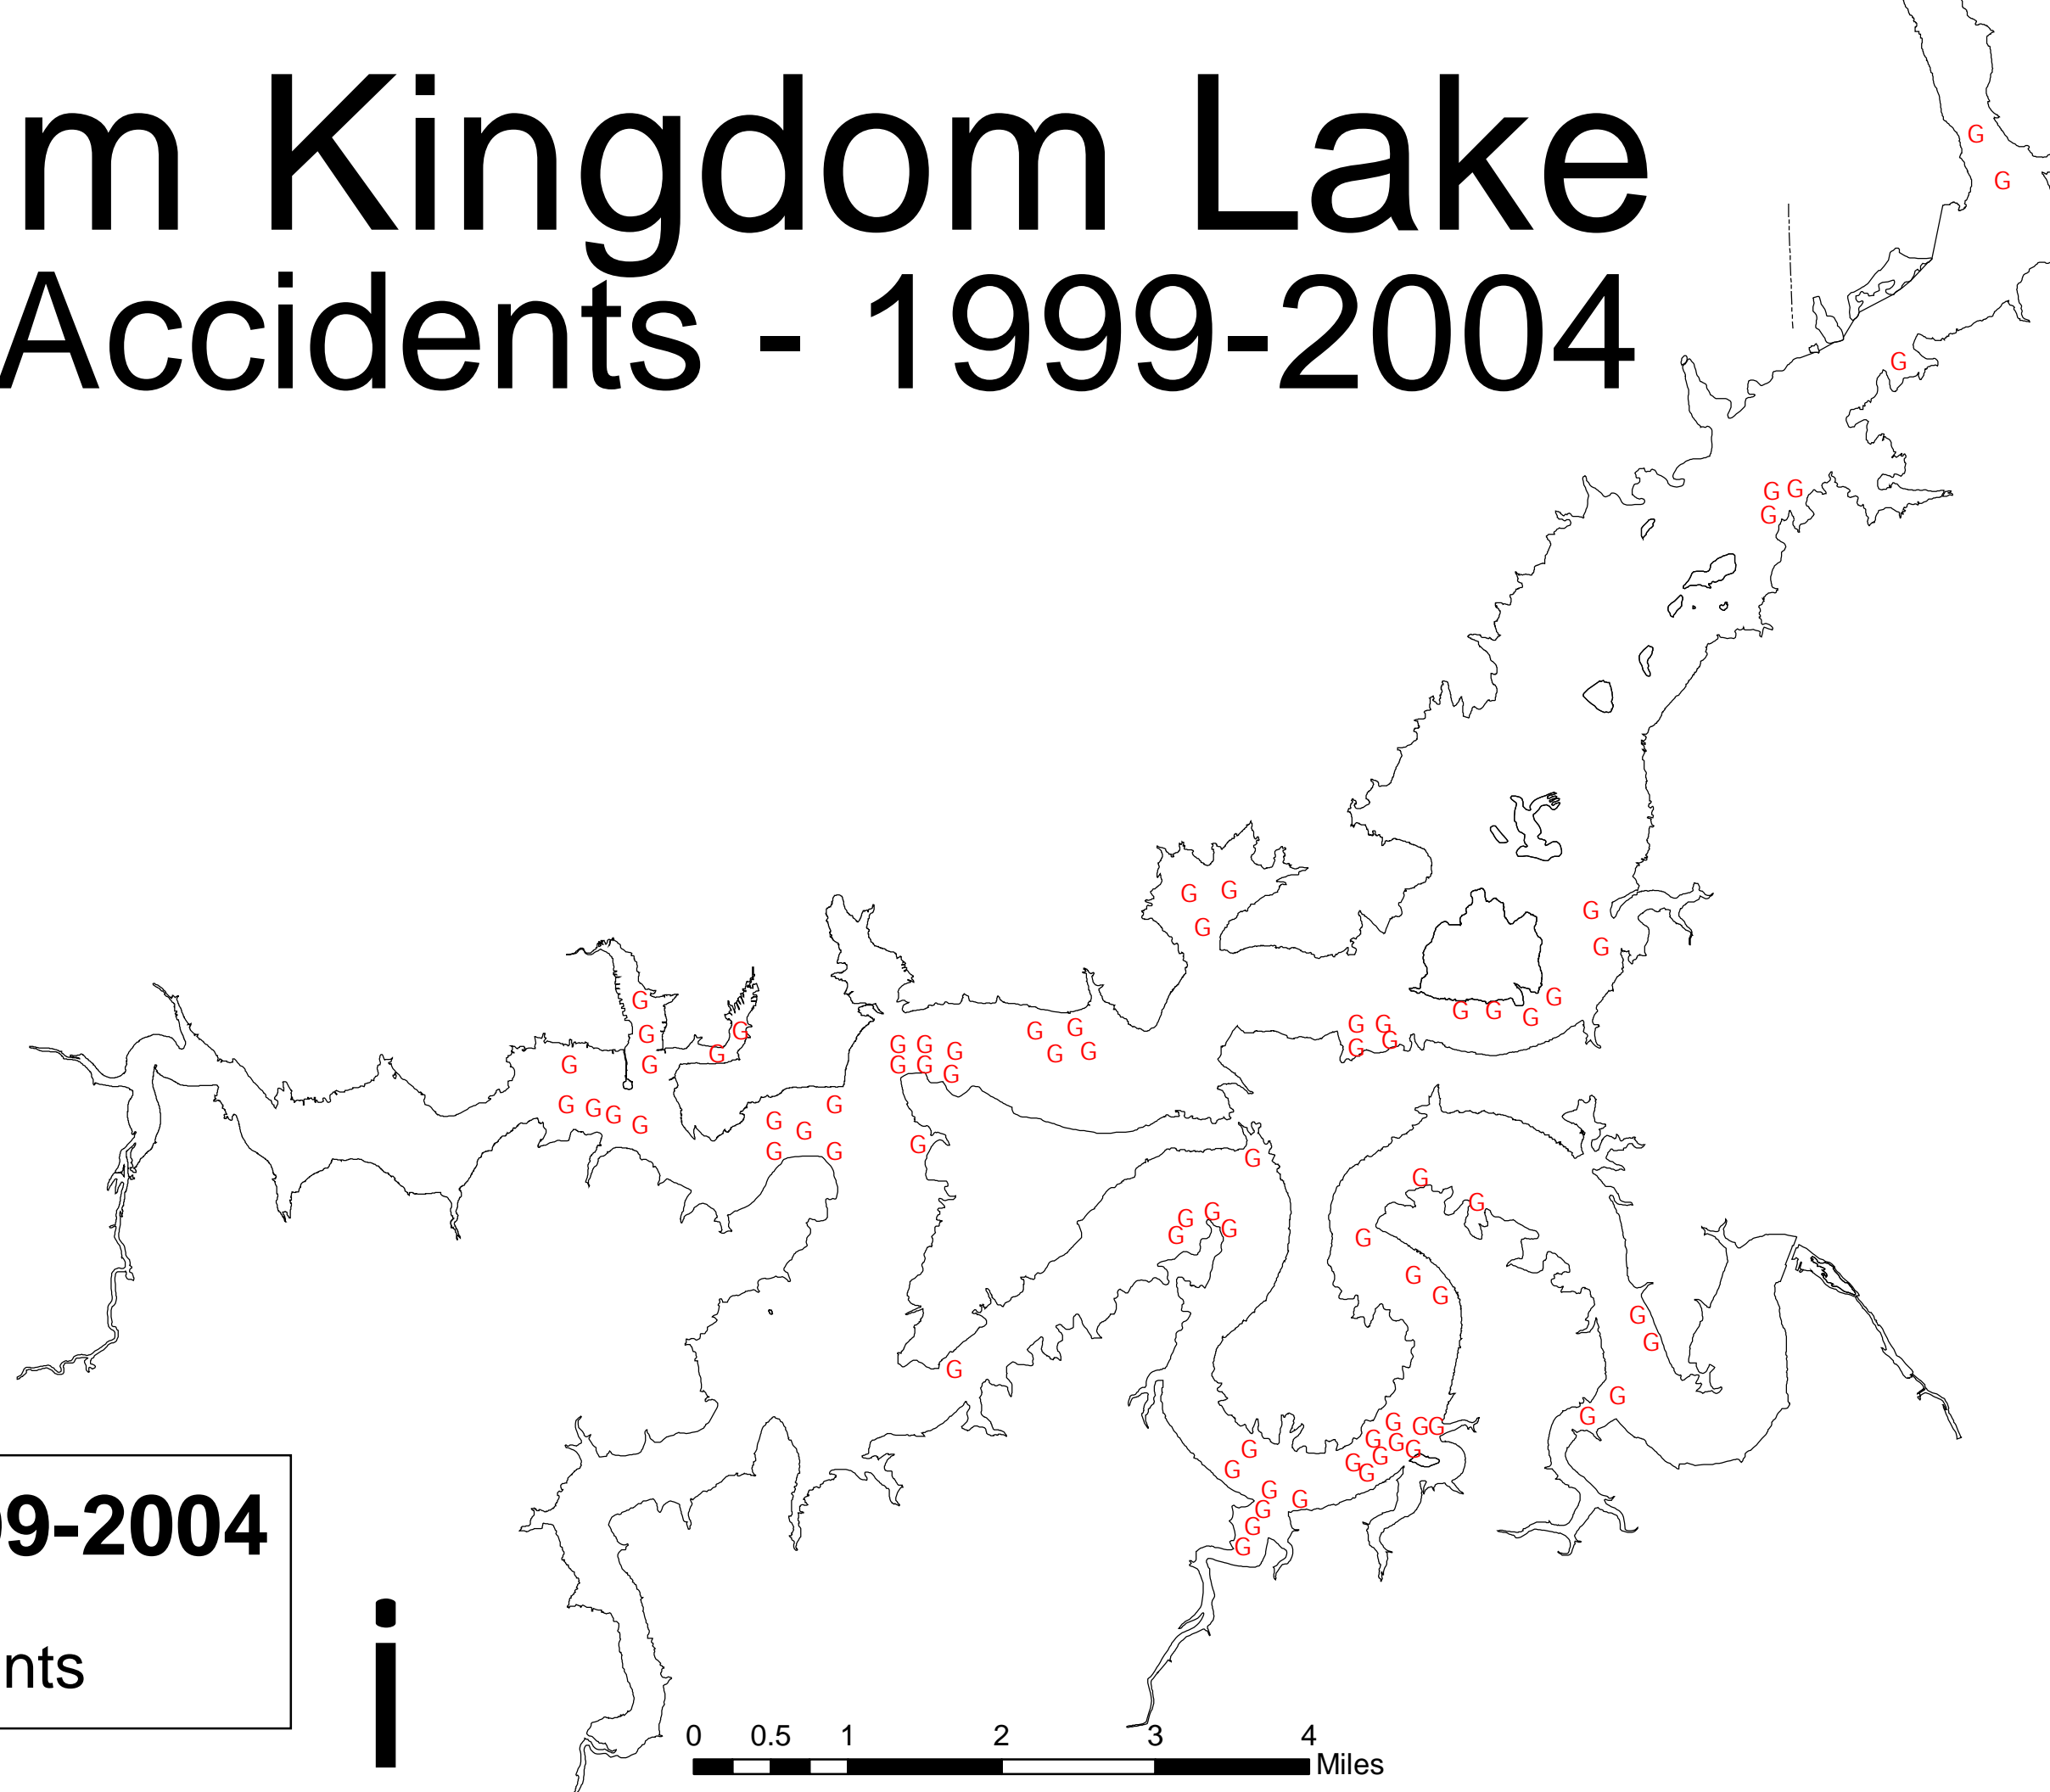

# Possum Kingdom Lake Boating Accidents - 1999-2004

**Accidents 1999-2004**

G

accidents

0 0.5 1 2 3 4 Miles