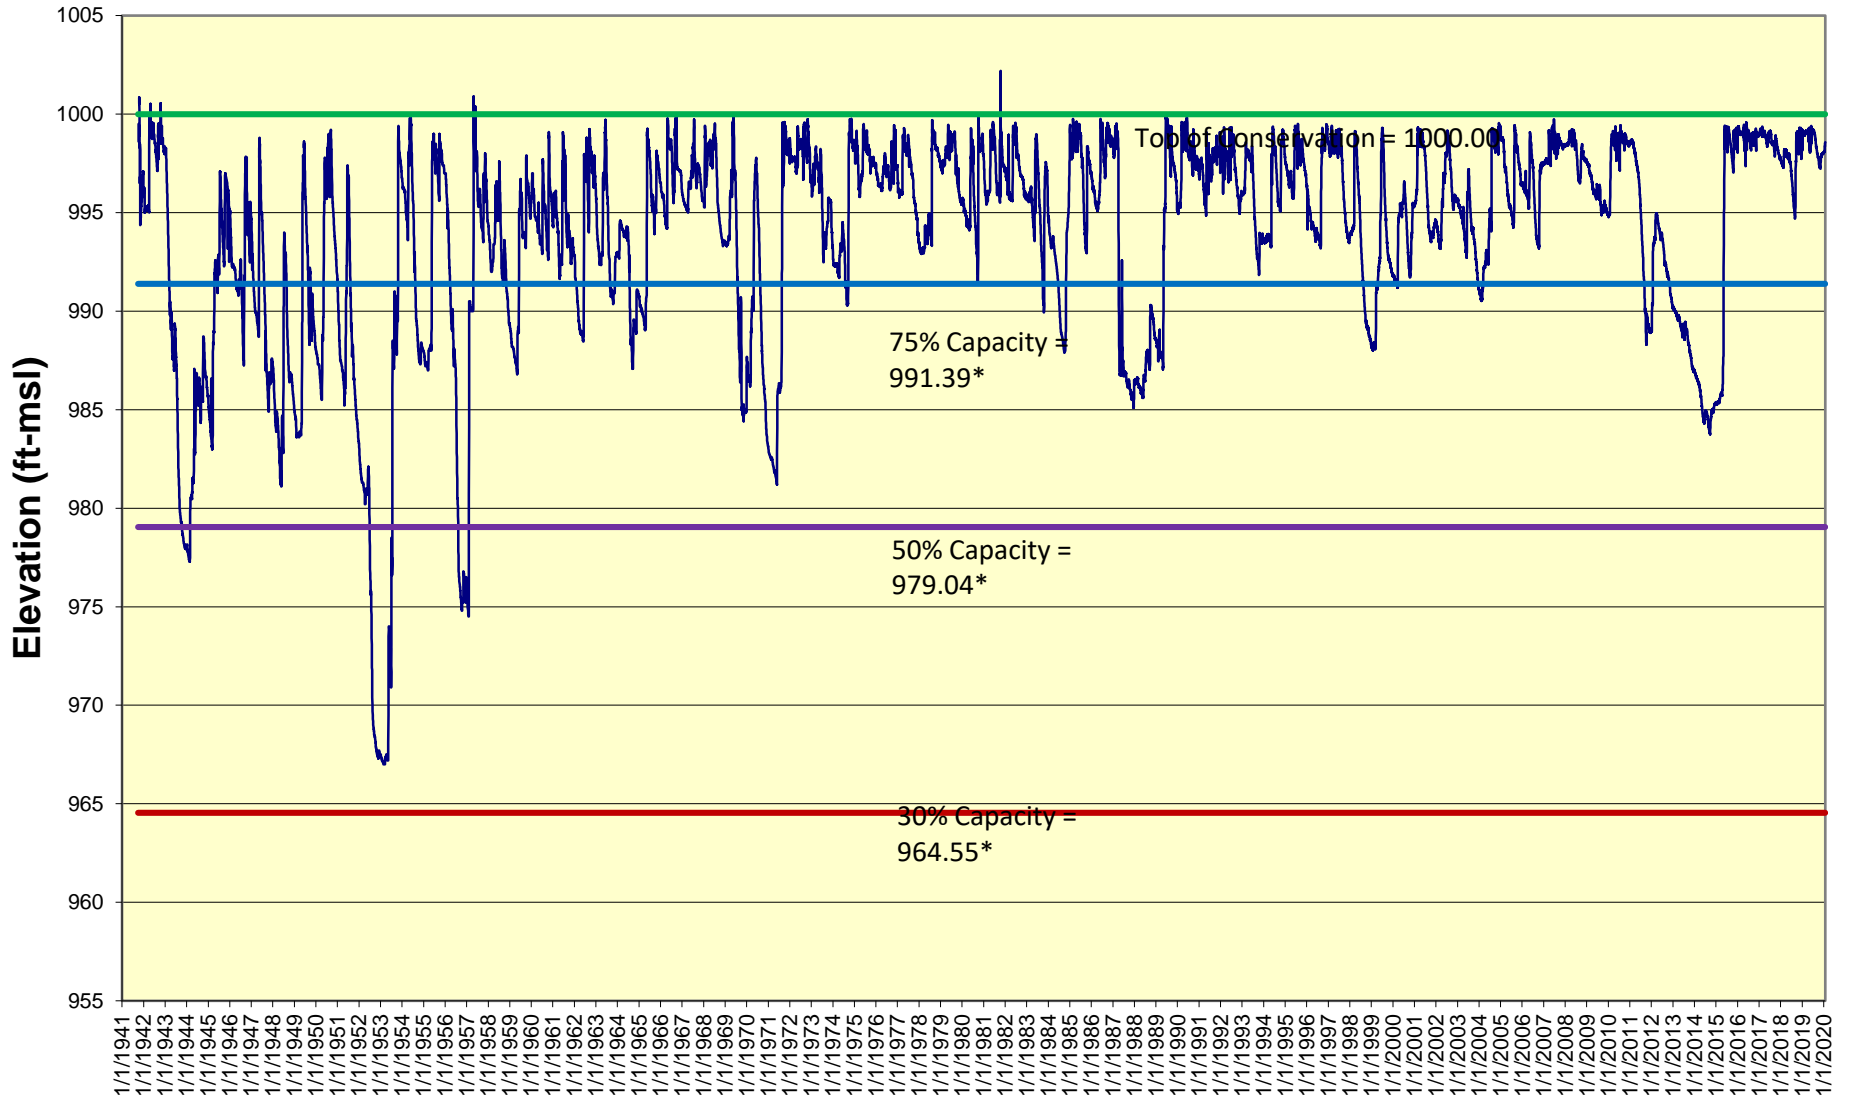

Possum Kingdom Lake Daily Elevations from 10/1/1941 - 1/29/2020

*Based on the 2016 Texas Water Development Board Volumetric Survey